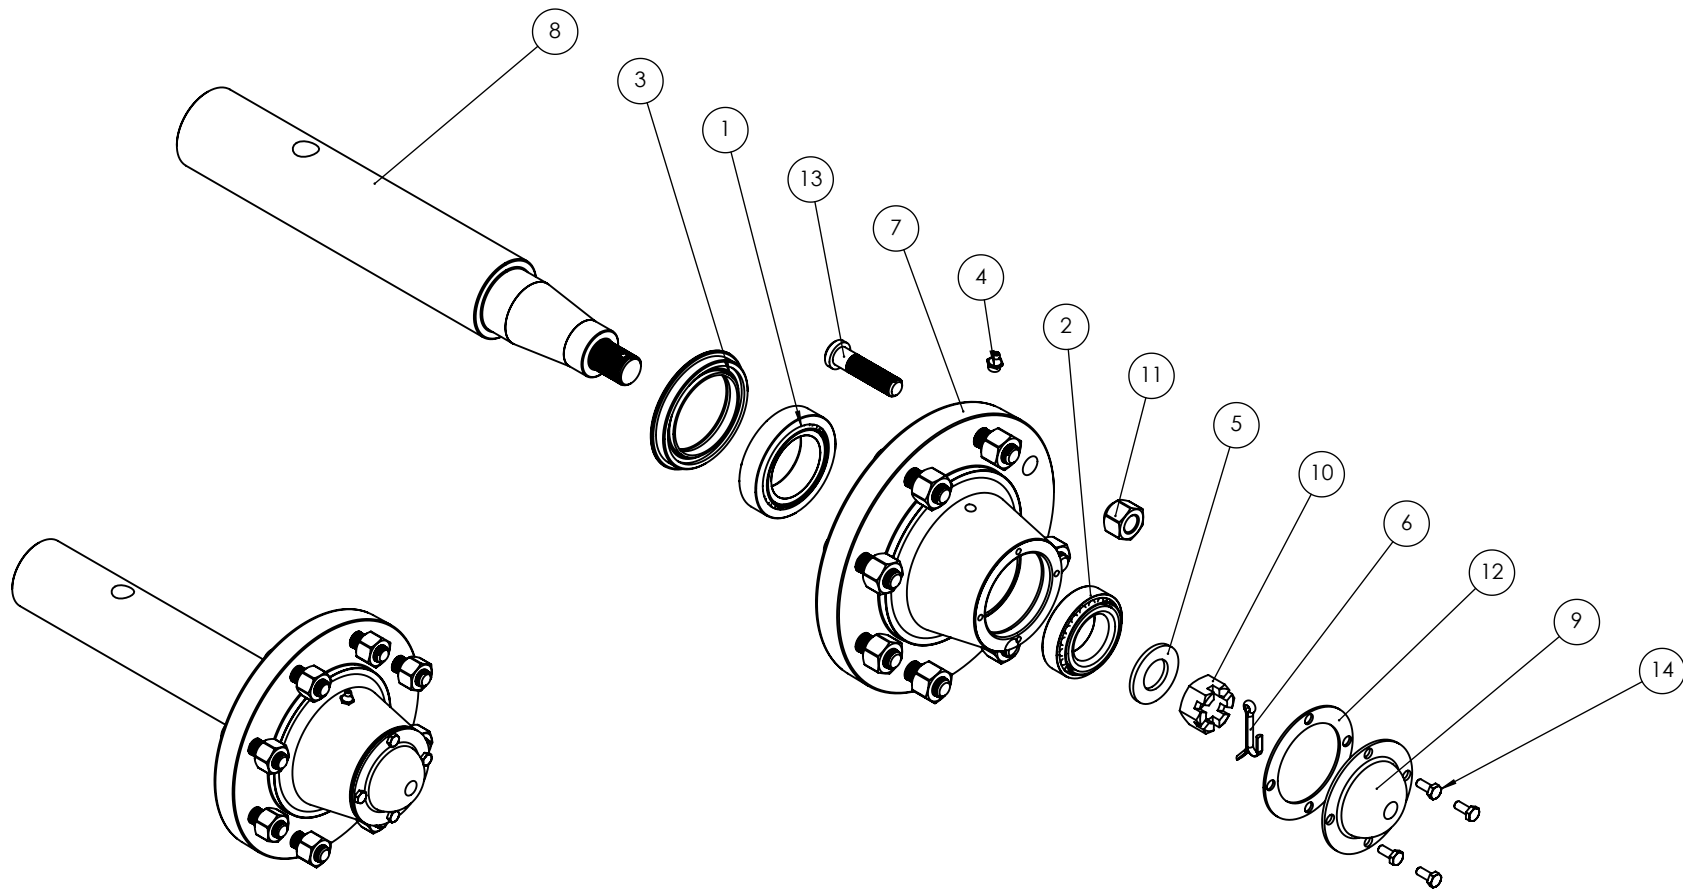

ITEM NO.	PART NUMBER	DESCRIPTION	QTY.
1	0111-JLM506849-10	Bearing JLM506849/10 Cone/Cup	1
2	0111-LM501349-10	Bearing LM501349/10 Cone/Cup	1
3	0121-P602141	Seal 2.75 x 3.76 x .44	1
4	0181-GN1-8	Grease Nipple 1/8" BSP	1
5	0232-F1	Washer Flat 1"	1
6	0261-PINC550	Cotter Pin M5 x 50	1
7	0731-H6080067	GKN 6T 8 on 8" Hub only	1
8	0732-LS96 30M-24	GKN 6T 2-3/4" x18.736" Stub/Spindle	1
9	0741-D-CAPGKN6T	4 X 3.375" PCD Bolt-on Dust Cap	1
10	0741-NCAST1	Castle Nut 1" x 14	1
11	0741-NW5-8-18	Wheel Nut 5/8-18 UNF 90 deg	8
12	0741-PCDHCG	PCD Hub Cap Gasket 4 x 3.375"	1
13	0741-WS5-8-18	Wheel Stud 5/8-18 UNF x 2-1/2	8
14	0212-14-58	1/4" X 5/8" UNC Grade 5 ZP BOLT	4

**GKN Brand:** Used on centre frame and wings across **ALL** machines interchangeable with **Northfield Brand**

ITEM NO.	PART NUMBER	DESCRIPTION	QTY.
1	0111-JL69349-10	Bearing JL69349/10 Cone/Cup	1
2	0111-LM67048-10	Bearing LM67048/10 Cone/Cup	1
3	0121-P602144	Seal 1.63 x 2.57 x .31	1
4	0181-GN1-4	Grease Nipple 1/4" UNF	1
5	0232-F7-8	Washer Flat 7/8"	1
6	0261-PINC450	Cotter Pin M4 x 50	1
7	0731-H8880093	GKN 3T 6 on 6" Hub only	1
8	0732-LS9631J-26	GKN 4T 2" x 15.766" Stub/Spindle	1
9	0741-D-CAPGKN3T	Dust Cap GKN 3T	1
10	0741-NCAST78	Castle Nut 7/8" x 14	1
11	0741-NWH1-2-90	Wheel Nut 1/2" UNF, 90 Deg	6
12	0741-WS1-2-1-7-8	Wheel Stud 1/2" UNF x 1-7/8"	6

Used on Jockey wheels across **ALL** machines

ITEM NO.	PART NUMBER	DESCRIPTION	QTY.
1	0111-JLM506849-10	Bearing JLM506849/10 Cone/Cup	1
2	0111-LM501349-10	Bearing LM501349/10 Cone/Cup	1
3	0121-TC27394	Seal Peer POS2753725VH (N906486)	1
4	0232-F1	Washer Flat 1"	1
5	0261-PINC557	Cotter Pin M5 x 57	1
6	0731-H60-8	N60-8 Hub W/Studs & G.F (N281081)	1
7	0732-NS2-3-4	6T 2-3/4" Spindle (N073296L18.74)	1
8	0741-D-CAPNF6T	Northfield Dust Cap for 0733-N281089L18.74 (N909912)	1
9	0741-NCAST112	Castle Nut 1 1/2"	1
10	0741-NW5-8-18	Wheel Nut 5/8-18 UNF 90 deg	8

**Northfield Brand:** Used on Jockey wheels accross **ALL** machines interchangeable with **GKN Brand**