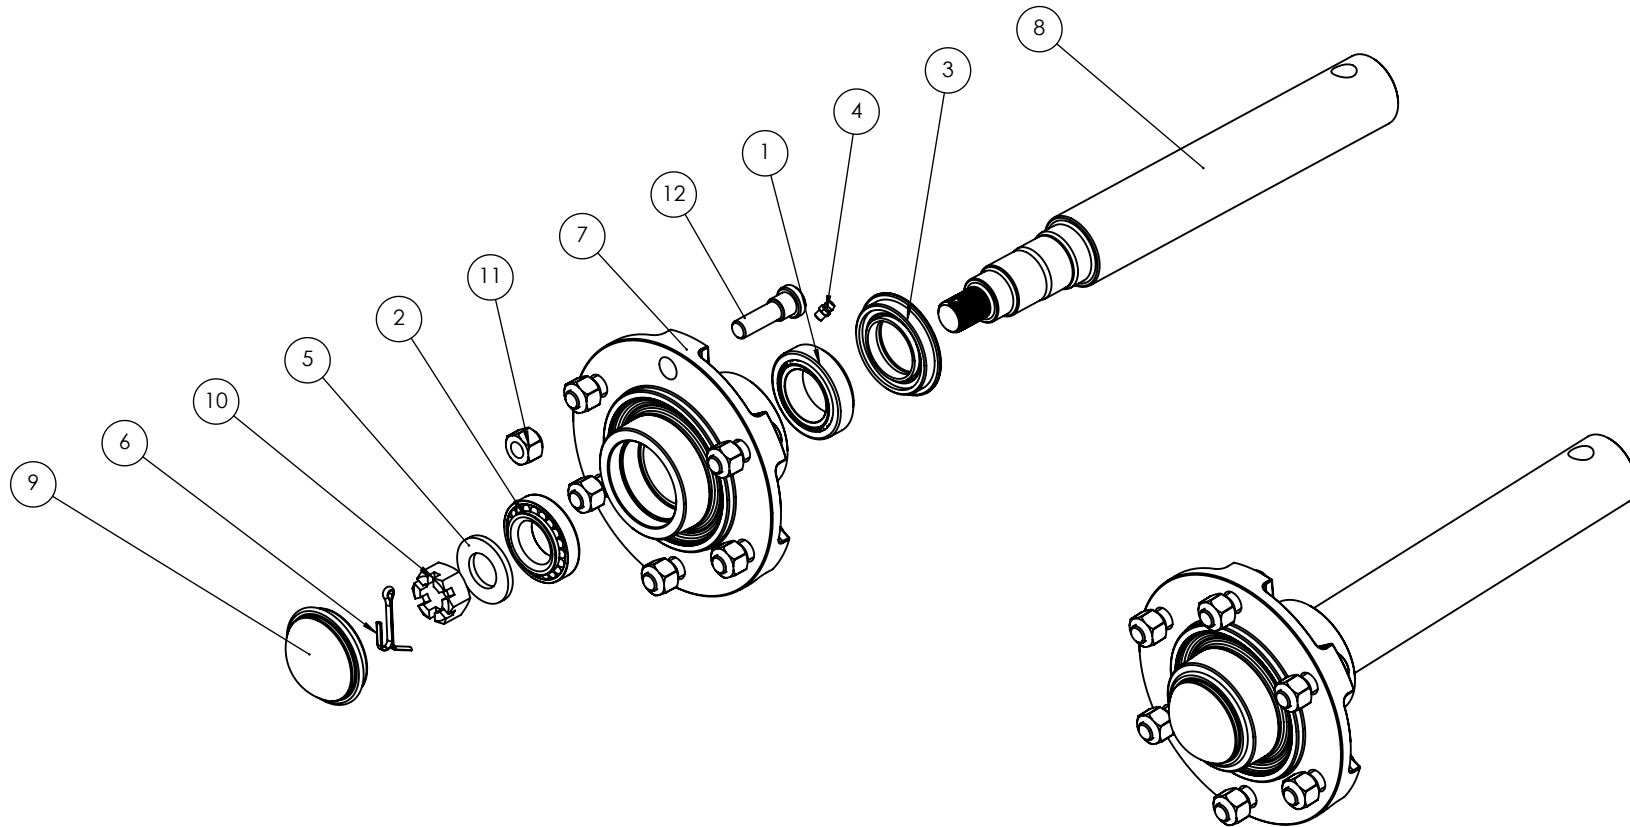

ITEM NO.	PART NUMBER	DESCRIPTION	QTY.
1	0111-JLM506849-10	Bearing JLM506849/10 Cone/Cup	1
2	0111-LM501349-10	Bearing LM501349/10 Cone/Cup	1
3	0121-P602141	Seal 2.75 x 3.76 x .44	1
4	0181-GN1-8	Grease Nipple 1/8" BSP	1
5	0232-F1	Washer Flat 1"	1
6	0261-PINC550	Cotter Pin M5 x 50	1
7	0731-H6080067	GKN 6T 8 on 8" Hub only	1
8	0732-LS96 30M-24	GKN 6T 2-3/4" x18.736" Stub/Spindle	1
9	0741-D-CAPGKN6T	4 X 3.375" PCD Bolt-on Dust Cap	1
10	0741-NCAST1	Castle Nut 1" x 14	1
11	0741-NW5-8-18	Wheel Nut 5/8-18 UNF 90 deg	8
12	0741-PCDHCG	PCD Hub Cap Gasket 4 x 3.375"	1
13	0741-WS5-8-18	Wheel Stud 5/8-18 UNF x 2-1/2	8
14	0212-14-58	1/4" X 5/8" UNC Grade 5 ZP BOLT	4

**GKN Brand:** Used on centre frame and wings across **ALL** machines interchangeable with **Northfield Brand**

ITEM NO.	PART NUMBER	DESCRIPTION	QTY.
1	0111-JL69349-10	Bearing JL69349/10 Cone/Cup	1
2	0111-LM67048-10	Bearing LM67048/10 Cone/Cup	1
3	0121-P602144	Seal 1.63 x 2.57 x .31	1
4	0181-GN1-4	Grease Nipple 1/4" UNF	1
5	0232-F7-8	Washer Flat 7/8"	1
6	0261-PINC450	Cotter Pin M4 x 50	1
7	0731-H8880093	GKN 3T 6 on 6" Hub only	1
8	0732-LS9631J-26	GKN 4T 2" x 15.766" Stub/Spindle	1
9	0741-D-CAPGKN3T	Dust Cap GKN 3T	1
10	0741-NCAST78	Castle Nut 7/8" x 14	1
11	0741-NWH1-2-90	Wheel Nut 1/2" UNF, 90 Deg	6
12	0741-WS1-2-1-7-8	Wheel Stud 1/2" UNF x 1-7/8"	6

Used on Jockey wheels across **ALL** machines

ITEM NO.	PART NUMBER	DESCRIPTION	QTY.
1	0111-JLM506849-10	Bearing JLM506849/10 Cone/Cup	1
2	0111-LM501349-10	Bearing LM501349/10 Cone/Cup	1
3	0121-TC27394	Seal Peer POS2753725VH (N906486)	1
4	0232-F1	Washer Flat 1"	1
5	0261-PINC557	Cotter Pin M5 x 57	1
6	0731-H60-8	N60-8 Hub W/Studs & G.F (N281081)	1
7	0732-NS2-3-4	6T 2-3/4" Spindle (N073296L18.74)	1
8	0741-D-CAPNF6T	Northfield Dust Cap for 0733-N281089L18.74 (N909912)	1
9	0741-NCAST112	Castle Nut 1 1/2"	1
10	0741-NW5-8-18	Wheel Nut 5/8-18 UNF 90 deg	8

**Northfield Brand:** Used on Jockey wheels accross **ALL** machines interchangeable with **GKN Brand**