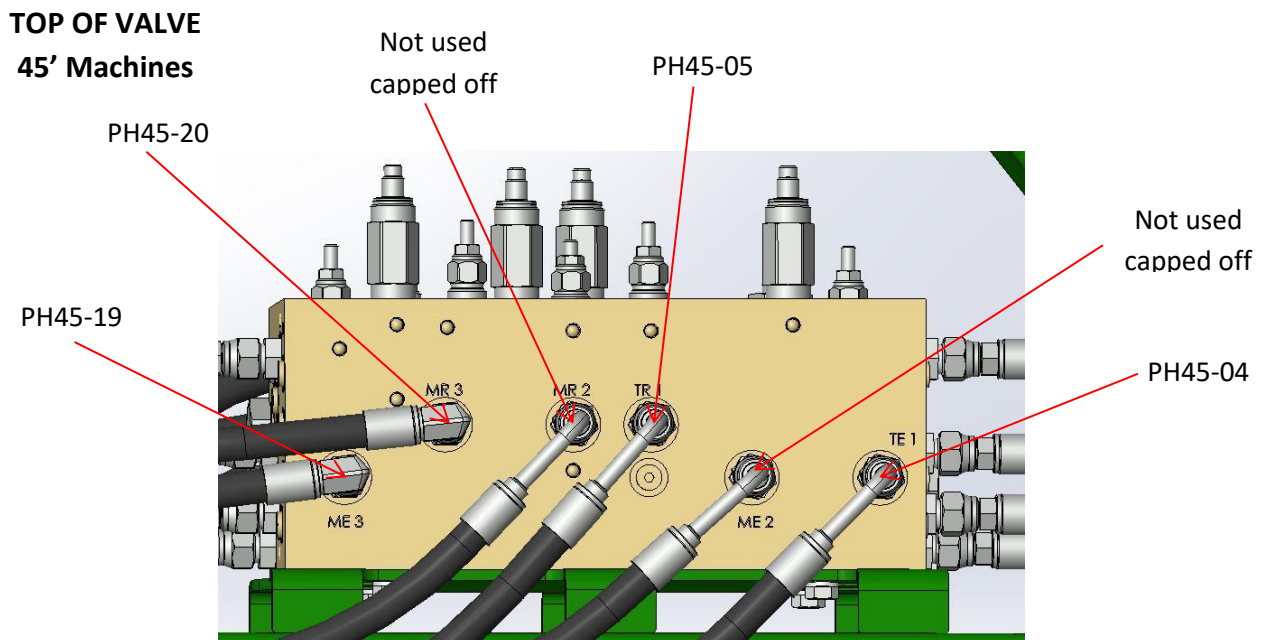

### V12 Hydraulic Valve Fitting Page 1 of 3

This assembly update shows the correct connection of the hydraulic hoses to the new Version 12 Hydraulic sequence valve manifold.

### TOP OF VALVE

46' & 60HDX Machines

## Assembly Update AU048

V12 Hydraulic Valve Fitting Page 3 of 3

**RIGHT SIDE OF VALVE**  
**ALL Machines**