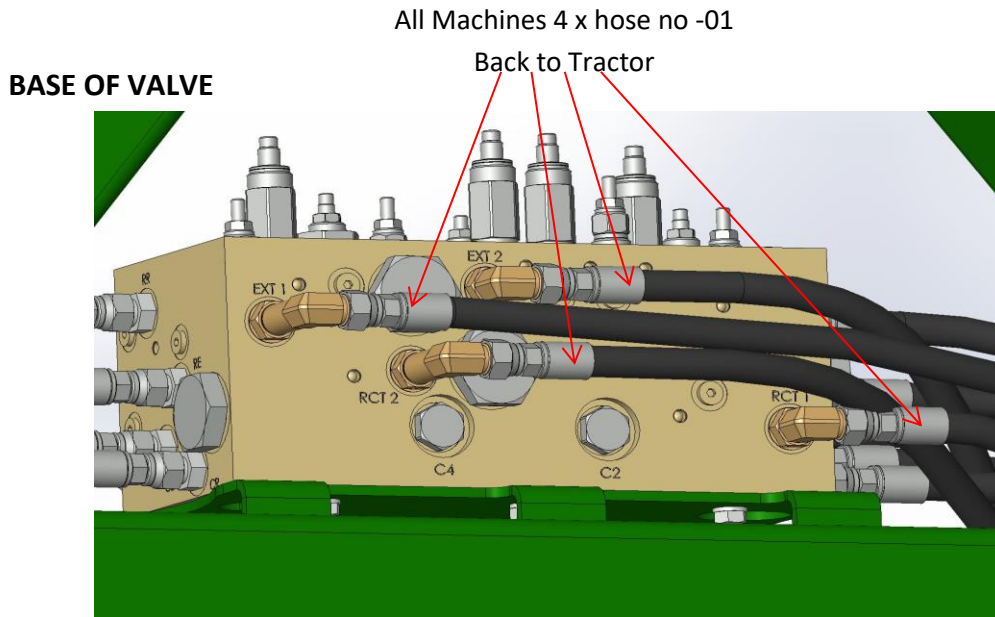

### V12 Hydraulic Valve Fitting Page 1 of 3

This assembly update shows the correct connection of the hydraulic hoses to the new Version 12 Hydraulic sequence valve manifold.

### TOP OF VALVE

46' & 60HDX Machines

## Assembly Update AU048

V12 Hydraulic Valve Fitting Page 3 of 3

**RIGHT SIDE OF VALVE**  
**ALL Machines**