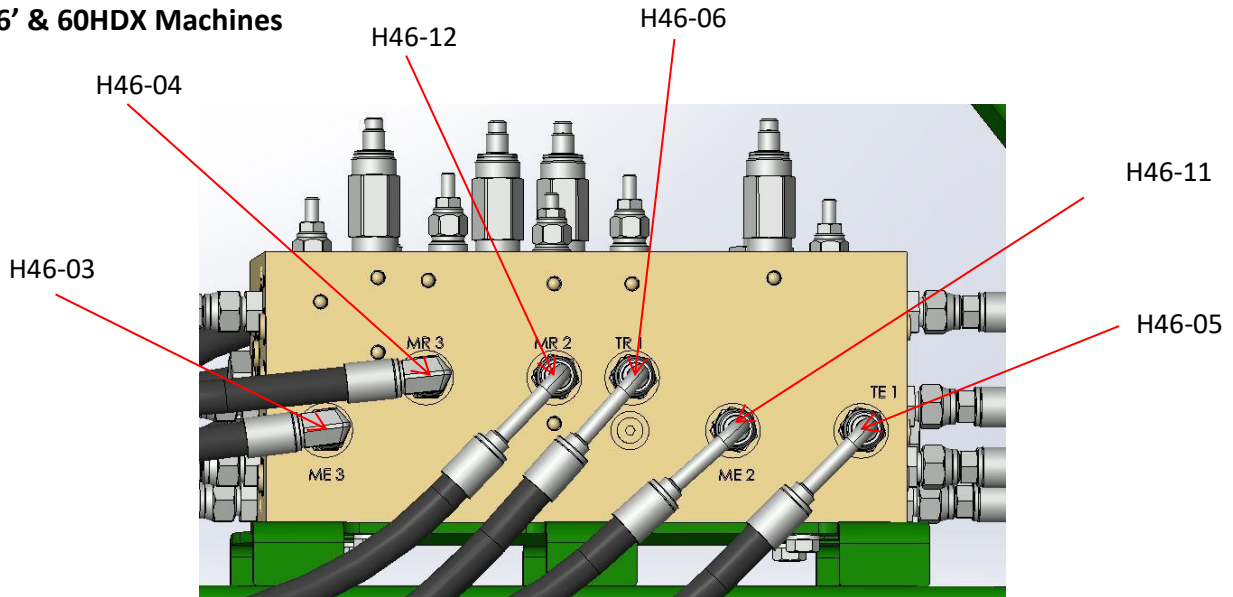

### V12 Hydraulic Valve Fitting Page 1 of 3

This assembly update shows the correct connection of the hydraulic hoses to the new Version 12 Hydraulic sequence valve manifold.

## Assembly Update AU048

V12 Hydraulic Valve Fitting

Page 2 of 3

### TOP OF VALVE

46' & 60HDX Machines