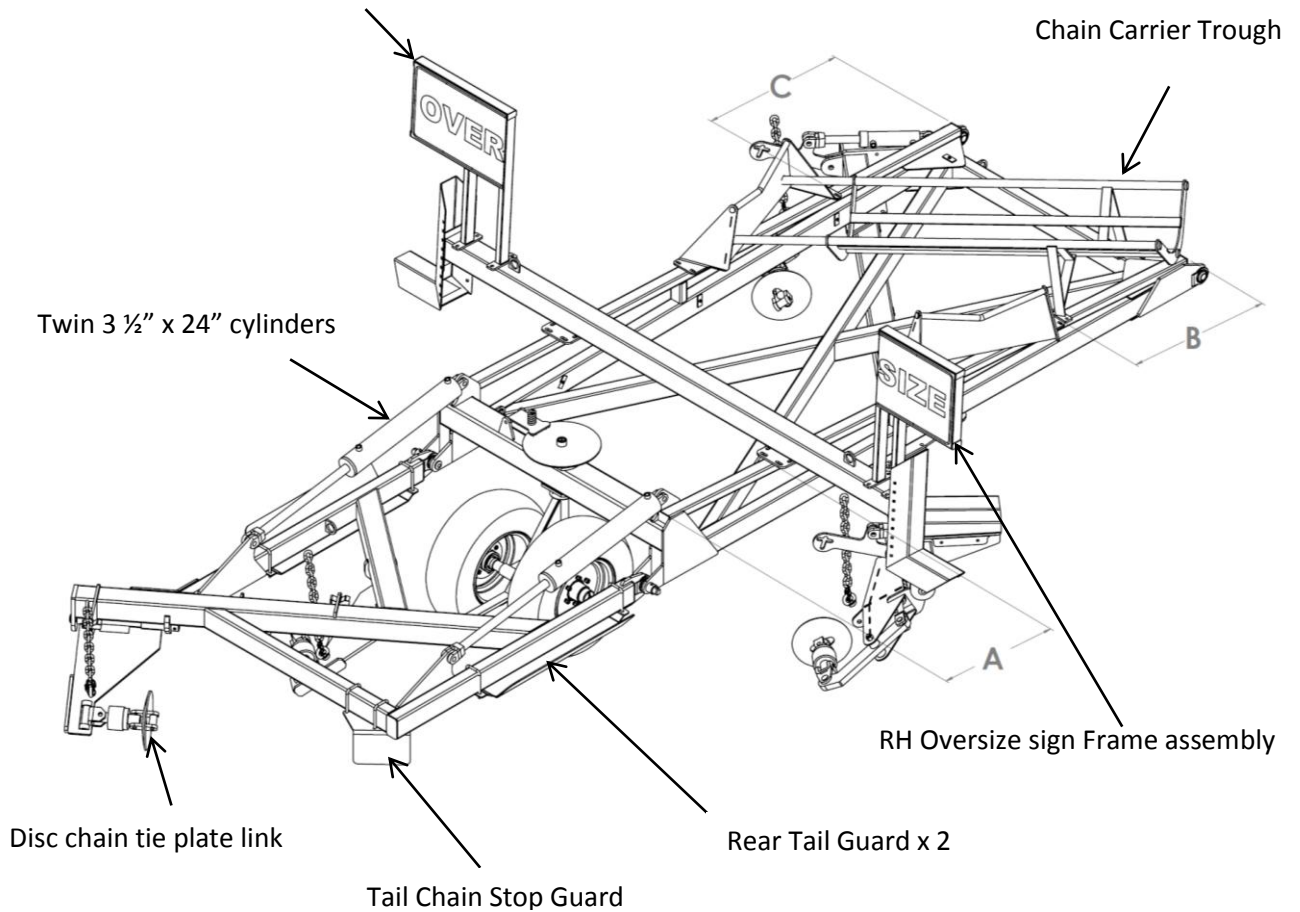

LH Oversize sign Frame assembly

Model	Chain Carrier Location (A) mm	RH Rear M Location (B) mm	LH Rear M Location (C) mm
30'	300mm	N/A	N/A
40'	745mm	900mm	900mm
45'	700mm	850mm	1150mm
50'	1150mm	1400mm	1300mm
60'	1850mm	1720mm	1980mm